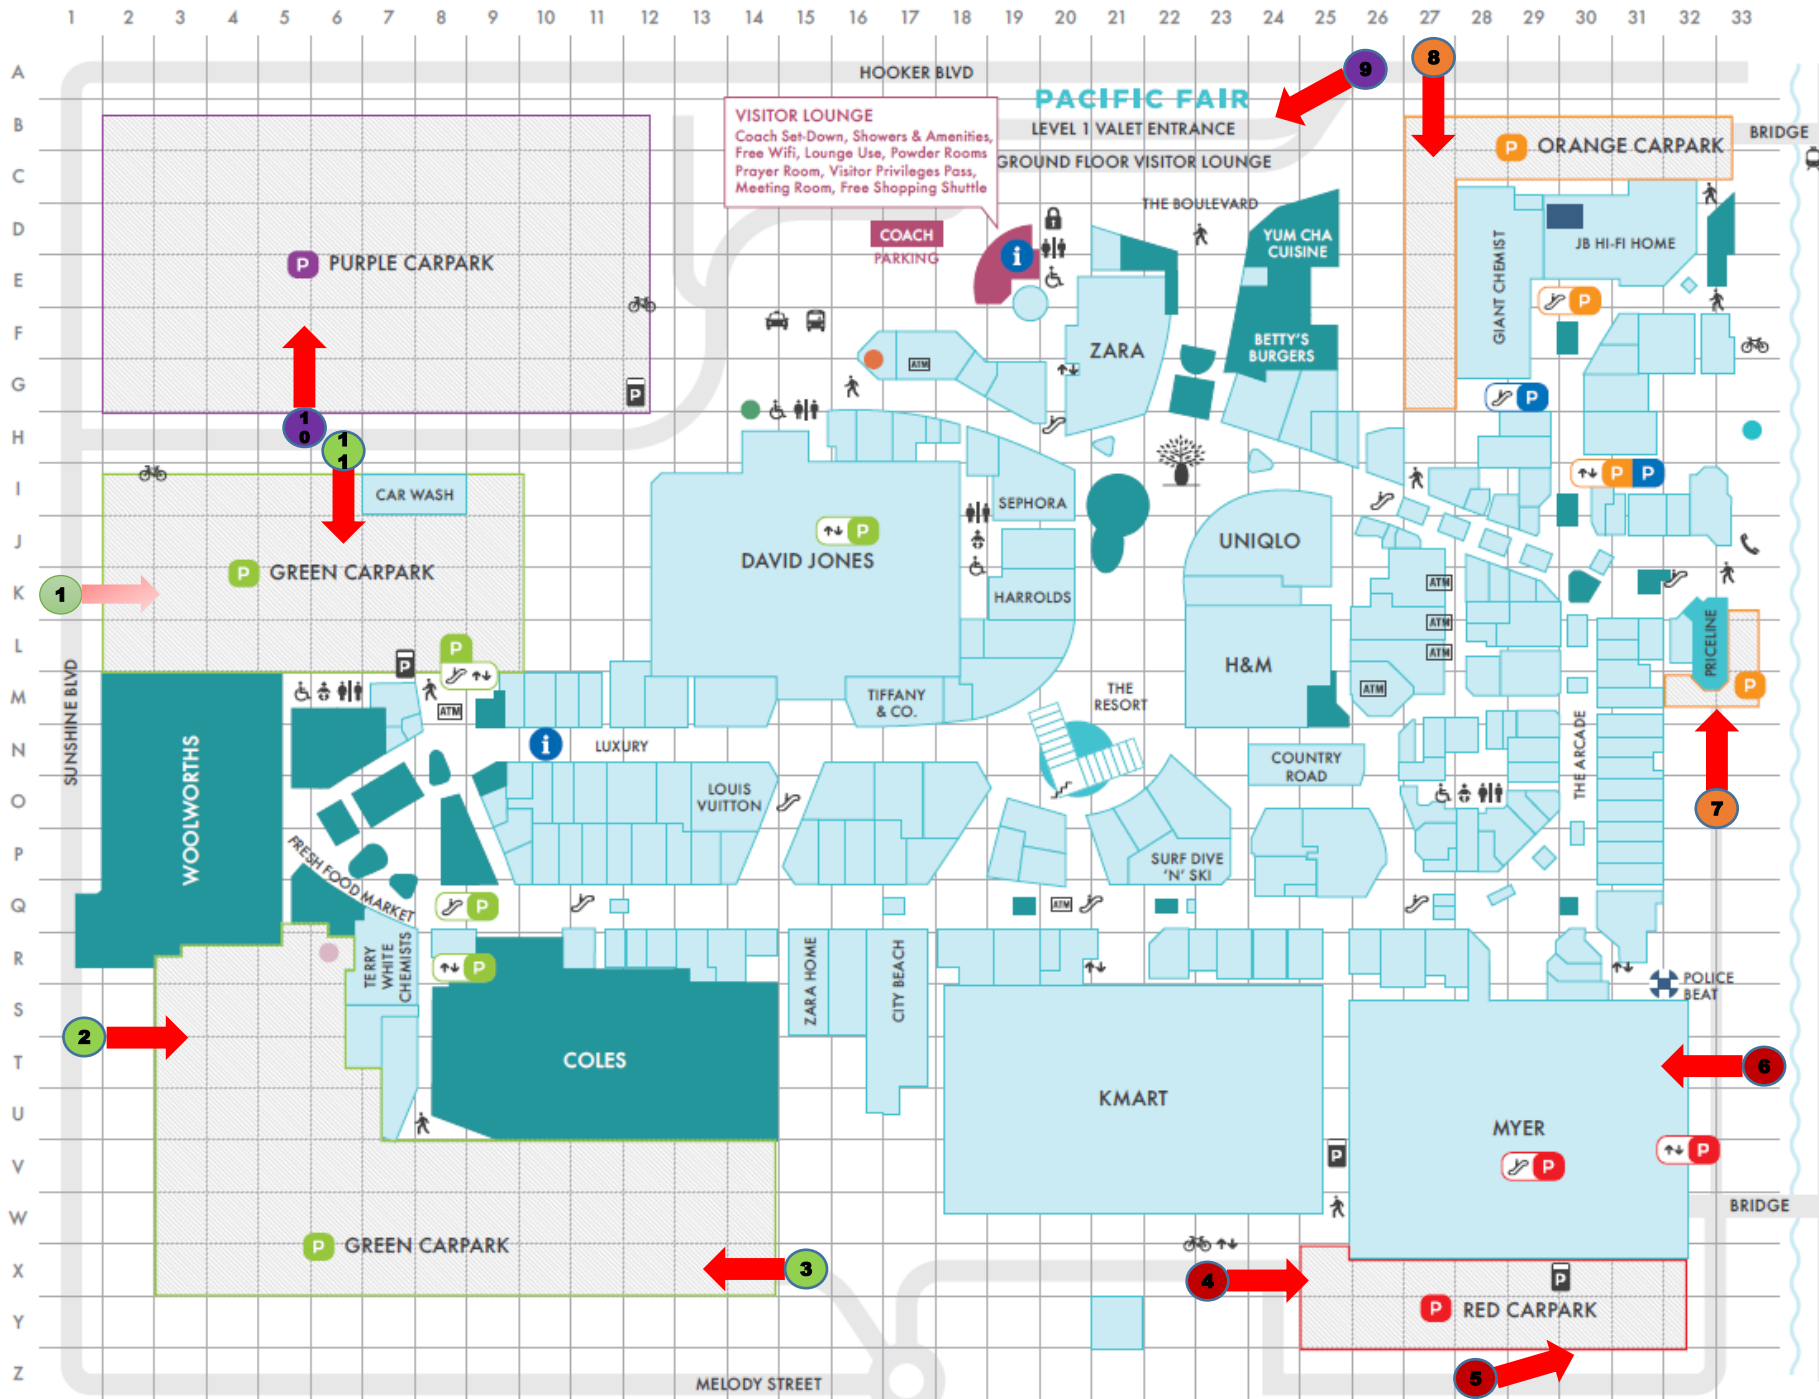

GROUND FLOOR

MAP LEGEND

- Shops
- Dining & Entertainment
- Visitor Lounge
- Coles, Woolworths & Big W Parcel Pickup
- Designated Smoking Zone
Additional zones on Red & Green rooftop car parks
- Australia Post PO Boxes
Located in orange carpark, basement
- Australia Post Regular and Express Mail Box
- Courier Services
- i Information, Customer Service
- ↑↓ Lifts
- ↕ Stairs
- ↕ Escalators/Travelators
- 🚶 Pedestrian Entry
- ATM Automatic Teller Machines
- 🚻 Toilets
- 👶 Parents' Room
- ♿ Disabled Toilets
- 🔒 Locker Storage
- ☎ Telephone
- P Parking Pay Machine
- 🚌 Buses
- 🚕 Taxis
- 🚲 G-link
- 🚲 Bikes

Car Parking

- 1 Gate 1 : Best parking for Big W, David Jones, Event and Luxury Mail.
Height Clearance 2.7 m
- 2 Gate 2 : Best parking for Woolworths, Coles and Fresh Food Market.
Height Clearance 2.2 m
- 3 Gate 3 : Best parking for Woolworths, Coles and Terry White Chemist.
Height Clearance 2.2 m
- 4 Gate 4 : Best parking for Myer Kmart and The Arcade.
Height Clearance 1.9 m
- 5 Gate 5 : Best parking for Myer Kmart and The Arcade.
Height Clearance 1.9 m
- 6 Gate 6 : Best parking for Myer Kmart and The Arcade.
Height Clearance 1.9 m
- 7 Gate 7 : Best parking for JB Hi-Fi, Giant Chemist and Priceline.
Height Clearance 3.2 high vehicle bays Car bays 2.0 m
- 8 Gate 8 : Best parking for JB Hi-Fi, Giant Chemist and Priceline.
Height Clearance 3.2 high vehicle bays. Car bays 2.0 m
- 9 Gate 9 : Best parking for Valet Parking, Zara and David Jones.
Height Clearance 2.7 m
- 10 Gate 10 : Best parking for Uniqlo and H&M .
Height Clearance 2.1 m
- 11 Gate 11 : Best parking for Woolworths and Coles.
Height Clearance 2.2 m

FIRST FLOOR

MAP LEGEND

- Shops
- Dining & Entertainment
- Valet Parking
- i Information, Customer Service
- ↑↓ Lifts
- ↗ Stairs
- ↕ Escalators/Travelators
- ATM Automatic Teller Machines
- ♿ Toilets
- ♿ Parents' Room
- ♿ Disabled Toilets
- P Parking Pay Machine
- ☎ Telephone